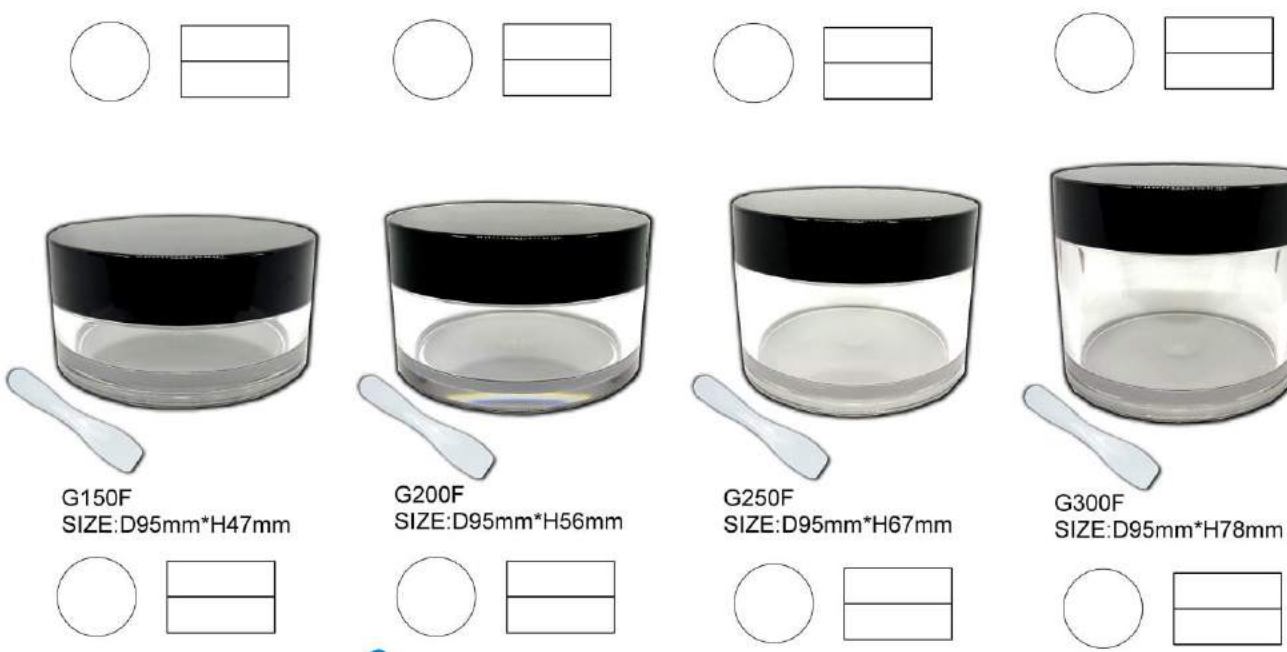

YC80
SIZE: D14mm*H113.4mm

THICK WALL SERIES

					
I5 3ml SIZE: D16.3*H109.3mm	I6 3.6ml SIZE: D16.3*H124.4mm	I7 5ml SIZE: D18.3*H118.4mm	LED I5 3.0ml SIZE: D16.3*H114.1mm	L318 10.0ml SIZE: D16.4*H115.1mm	L7012 4.2ml SIZE: D12.8*H90.5mm
					

			
L8016 8.2ml SIZE: D16.0mm*H102.6mm	L319 5.0ml SIZE: D21.6mm*H103.7mm	L8015 7.0ml SIZE: D16.4mm*H108.7mm	L1046 6.8ml SIZE: D18mm*H92.0mm
			
			L9036 9.4ml SIZE: D18mm*H117.3mm

PRODUCT SERIES

CREAM
SKIN CARE

G5F SIZE: D30mm*H20mm G10F SIZE: D35mm*H22mm G15F SIZE: D42mm*H35mm G20F SIZE: D51mm*H37mm

G30F SIZE: D51mm*H45mm G50F SIZE: D57mm*H58mm G75F SIZE: D72mm*H47mm G100F SIZE: D72mm*H59mm

G150F SIZE: D95mm*H47mm G200F SIZE: D95mm*H56mm G250F SIZE: D95mm*H67mm G300F SIZE: D95mm*H78mm

PO-15
SIZE: D62mm*H50mm

PO-30
SIZE: D62mm*H58mm

PO-50
SIZE: D70mm*H68mm

LB-15
SIZE: D66mm*H39mm

LB-30
SIZE: D66mm*H47mm

LB-50
SIZE: D75.3mm*H52.5mm

NB-15
SIZE: D61.4mm*H38.7mm

NB-30
SIZE: D61.4mm*H46.6mm