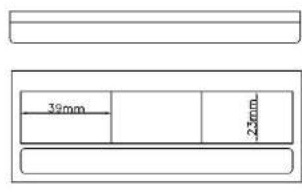

PH47
 SIZE: D59mm*H17mm

PH59
 SIZE: D73mm*H22mm

Chien Ching

PH59-1
 SIZE: D73mm*H22mm

PH59-3
 SIZE: D73mm*H22mm

PH59-3A
 SIZE: D72mm*H22mm

PH715
SIZE: D90mm*H19mm

RQW188
SIZE: D75mm*H20mm

H2P
SIZE: L34mm*W34mm*H10mm

H4P
SIZE: L40mm*W40mm*H14mm

9019B/9019B-1/9019B-2
SIZE: D50mm*H12mm

H7P-1/H7P-2/H7P-3
SIZE: L64mm*W44mm*H10mm

K3
 SIZE:L128mm*W49mm*H14mm

OK3
 SIZE:L128mm*W49mm*H14mm

F4
 SIZE:L128mm*W49mm*H14mm

F4
 SIZE:L128mm*W49mm*H14mm

F5
 SIZE:L128mm*W49mm*H14mm

OF5
 SIZE:L128mm*W49mm*H14mm

PRODUCT SERIES

LIP GLOSS
EYELINER
MASCARA

L679
SIZE:L21.5mm*W21.5mm*H76.5mm

E166 4.2ml
SIZE:D17mm*H106mm

E167
SIZE:D14mm*H100mm

L169 9.0ml
SIZE:D16mm*H105mm

M173
SIZE:D14mm*H100mm

L177 4.0ml
SIZE: D12.7mm*H90.8mm

E180
SIZE:D22mm*H107mm

E182 7.0ml
SIZE:D17mm*H128mm

M187
SIZE: D17.2*H94.4mm

E191
SIZE: D14mm*H116mm

L192
SIZE: D17.9mm*H112mm