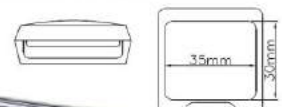

.....

PH606/PH606-1
SIZE: D45mm*H12mm

PH707/PH707-1
SIZE: D57mm*H13mm

PH101/PH101-2
SIZE: D80mm*H16mm

PH111/PH111-2
SIZE: D80mm*H16mm

PH808-1/PH808-3
SIZE: L50mm*W65mm*H25mm

PH999
 SIZE: D72.7mm*H16.5mm

PH37
 SIZE: D49mm*H14mm

PH47
 SIZE: D59mm*H17mm

PH59
 SIZE: D73mm*H22mm

Chien Ching

PH59-1
 SIZE: D73mm*H22mm

PH59-3
 SIZE: D73mm*H22mm

PH59-3A
 SIZE: D72mm*H22mm

PH715
SIZE: D90mm*H19mm

RQW188
SIZE: D75mm*H20mm

H2P
SIZE: L34mm*W34mm*H10mm

H4P
SIZE: L40mm*W40mm*H14mm

9019B/9019B-1/9019B-2
SIZE: D50mm*H12mm

H7P-1/H7P-2/H7P-3
SIZE: L64mm*W44mm*H10mm

K3
 SIZE:L128mm*W49mm*H14mm

OK3
 SIZE:L128mm*W49mm*H14mm

F4
 SIZE:L128mm*W49mm*H14mm

F4
 SIZE:L128mm*W49mm*H14mm

F5
 SIZE:L128mm*W49mm*H14mm

OF5
 SIZE:L128mm*W49mm*H14mm

PRODUCT SERIES

LIP GLOSS
EYELINER
MASCARA

L679
SIZE:L21.5mm*W21.5mm*H76.5mm

E166 4.2ml
SIZE:D17mm*H106mm

E167
SIZE:D14mm*H100mm