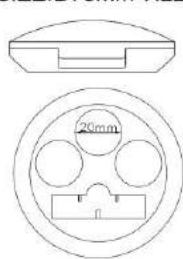

.....

PH606/PH606-1
SIZE: D45mm*H12mm

PH707/PH707-1
SIZE: D57mm*H13mm

PH101/PH101-2
SIZE: D80mm*H16mm

PH111/PH111-2
SIZE: D80mm*H16mm

PH808-1/PH808-3
SIZE: L50mm*W65mm*H25mm

PH999
 SIZE: D72.7mm*H16.5mm

PH37
 SIZE: D49mm*H14mm

PH47
 SIZE: D59mm*H17mm

PH59
 SIZE: D73mm*H22mm

Chien Ching

PH59-1
 SIZE: D73mm*H22mm

PH59-3
 SIZE: D73mm*H22mm

PH59-3A
 SIZE: D72mm*H22mm

PH715
SIZE: D90mm*H19mm

RQW188
SIZE: D75mm*H20mm

H2P
SIZE: L34mm*W34mm*H10mm

H4P
SIZE: L40mm*W40mm*H14mm

9019B/9019B-1/9019B-2
SIZE: D50mm*H12mm

H7P-1/H7P-2/H7P-3
SIZE: L64mm*W44mm*H10mm

K3
 SIZE:L128mm*W49mm*H14mm

OK3
 SIZE:L128mm*W49mm*H14mm

F4
 SIZE:L128mm*W49mm*H14mm

F4
 SIZE:L128mm*W49mm*H14mm

F5
 SIZE:L128mm*W49mm*H14mm

OF5
 SIZE:L128mm*W49mm*H14mm

PRODUCT SERIES

LIP GLOSS
EYELINER
MASCARA

L679
SIZE:L21.5mm*W21.5mm*H76.5mm

E166 4.2ml
SIZE:D17mm*H106mm

E167
SIZE:D14mm*H100mm