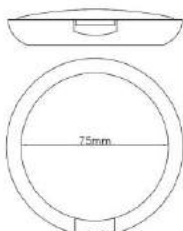

.....

PH606/PH606-1
SIZE: D45mm*H12mm

PH707/PH707-1
SIZE: D57mm*H13mm

PH101/PH101-2
SIZE: D80mm*H16mm

PH111/PH111-2
SIZE: D80mm*H16mm

PH808-1/PH808-3
SIZE: L50mm*W65mm*H25mm

PH999
 SIZE: D72.7mm*H16.5mm

PH37
 SIZE: D49mm*H14mm

PH47
 SIZE: D59mm*H17mm

PH59
 SIZE: D73mm*H22mm

Chien Ching

PH59-1
 SIZE: D73mm*H22mm

PH59-3
 SIZE: D73mm*H22mm

PH59-3A
 SIZE: D72mm*H22mm

PH715
SIZE: D90mm*H19mm

RQW188
SIZE: D75mm*H20mm

H2P
SIZE: L34mm*W34mm*H10mm

H4P
SIZE: L40mm*W40mm*H14mm

9019B/9019B-1/9019B-2
SIZE: D50mm*H12mm

H7P-1/H7P-2/H7P-3
SIZE: L64mm*W44mm*H10mm

K3
 SIZE:L128mm*W49mm*H14mm

OK3
 SIZE:L128mm*W49mm*H14mm

F4
 SIZE:L128mm*W49mm*H14mm

F4
 SIZE:L128mm*W49mm*H14mm

F5
 SIZE:L128mm*W49mm*H14mm

OF5
 SIZE:L128mm*W49mm*H14mm

PRODUCT SERIES

LIP GLOSS
EYELINER
MASCARA

L679
SIZE:L21.5mm*W21.5mm*H76.5mm

E166 4.2ml
SIZE:D17mm*H106mm

E167
SIZE:D14mm*H100mm