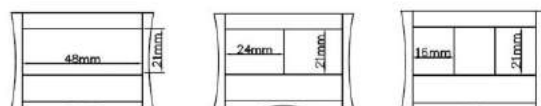

PH47
 SIZE: D59mm*H17mm

PH59
 SIZE: D73mm*H22mm

Chien Ching

PH59-1
 SIZE: D73mm*H22mm

PH59-3
 SIZE: D73mm*H22mm

PH59-3A
 SIZE: D72mm*H22mm

PH715
SIZE: D90mm*H19mm

RQW188
SIZE: D75mm*H20mm

H2P
SIZE: L34mm*W34mm*H10mm

H4P
SIZE: L40mm*W40mm*H14mm

9019B/9019B-1/9019B-2
SIZE: D50mm*H12mm

H7P-1/H7P-2/H7P-3
SIZE: L64mm*W44mm*H10mm

K3
 SIZE:L128mm*W49mm*H14mm

OK3
 SIZE:L128mm*W49mm*H14mm

F4
 SIZE:L128mm*W49mm*H14mm

F4
 SIZE:L128mm*W49mm*H14mm

F5
 SIZE:L128mm*W49mm*H14mm

OF5
 SIZE:L128mm*W49mm*H14mm

PRODUCT SERIES

LIP GLOSS
EYELINER
MASCARA

L679
SIZE:L21.5mm*W21.5mm*H76.5mm

E166 4.2ml
SIZE:D17mm*H106mm

E167
SIZE:D14mm*H100mm

L169 9.0ml
SIZE:D16mm*H105mm

M173
SIZE:D14mm*H100mm

L177 4.0ml
SIZE: D12.7mm*H90.8mm

E180
SIZE:D22mm*H107mm

E182 7.0ml
SIZE:D17mm*H128mm

M187
SIZE: D17.2*H94.4mm

E191
SIZE: D14mm*H116mm

L192
SIZE: D17.9mm*H112mm