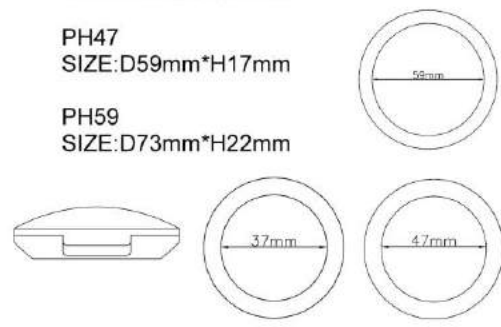

M501-1
SIZE:D19mm*H86mm

SP377
SIZE:D15.8mm*H88mm

SP383
SIZE:D13.7mm*H83mm

D301
SIZE: L24mm*W25mm*H75mm

LX09
SIZE: D17mm*H81mm

AL-A1
SIZE: D17mm*H84mm

521
SIZE: L27mm*W27mm*H68mm

CY302
SIZE: D22.8mm*H67.1mm

CY301
SIZE: L21.7mm*W21.7mm*H66.8mm

L511
SIZE: D16mm*H107.3mm

L512
SIZE: D15.6mm*H110.5mm

600
SIZE: L20.7mm*W20.7mm*H74.6mm

AL678
SIZE: D20.9mm*H70.0mm

PRODUCT SERIES

.....

EYE SHADOW PRESS POWDER

.....

PH606/PH606-1
SIZE: D45mm*H12mm

PH707/PH707-1
SIZE: D57mm*H13mm

PH101/PH101-2
SIZE: D80mm*H16mm

PH111/PH111-2
SIZE: D80mm*H16mm

PH808-1/PH808-3
SIZE: L50mm*W65mm*H25mm

PH999
 SIZE: D72.7mm*H16.5mm

PH37
 SIZE: D49mm*H14mm

H2P
SIZE: L34mm*W34mm*H10mm

H4P
SIZE: L40mm*W40mm*H14mm

9019B/9019B-1/9019B-2
SIZE: D50mm*H12mm

H7P-1/H7P-2/H7P-3
SIZE: L64mm*W44mm*H10mm

K3
 SIZE:L128mm*W49mm*H14mm

OK3
 SIZE:L128mm*W49mm*H14mm

F4
 SIZE:L128mm*W49mm*H14mm