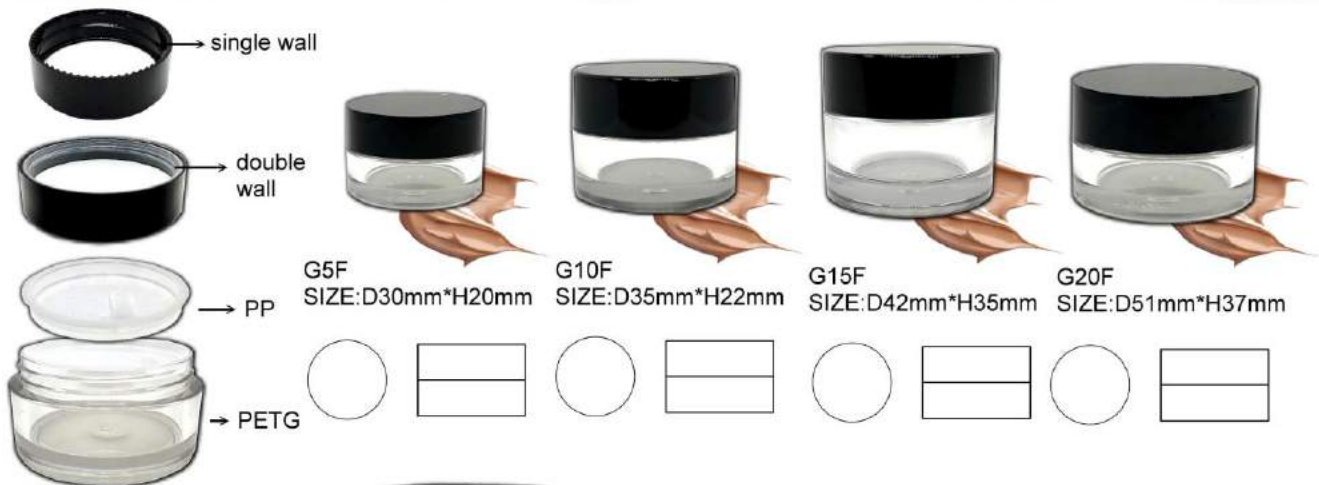

YC9 15ml YC10 17ml YC11 8ml YC12 12ml YC13 8.5ml YC20 6ml YC46 10ml YC80 6ml

YC11
SIZE: D17mm*H84.7mm

YC13
SIZE: D18mm*H92mm

YC46
SIZE: D18mm*H109.4mm

YC12
SIZE: L54mm*W20mm*H96mm

YC20
SIZE: L/W18mm*H121mm

YC80
SIZE: D14mm*H113.4mm

THICK WALL SERIES

					
I5 3ml SIZE: D16.3*H109.3mm	I6 3.6ml SIZE: D16.3*H124.4mm	I7 5ml SIZE: D18.3*H118.4mm	LED I5 3.0ml SIZE: D16.3*H114.1mm	L318 10.0ml SIZE: D16.4*H115.1mm	L7012 4.2ml SIZE: D12.8*H90.5mm
					

			
L8016 8.2ml SIZE: D16.0mm*H102.6mm	L319 5.0ml SIZE: D21.6mm*H103.7mm	L8015 7.0ml SIZE: D16.4mm*H108.7mm	L1046 6.8ml SIZE: D18mm*H92.0mm
			
			L9036 9.4ml SIZE: D18mm*H117.3mm

PRODUCT SERIES

CREAM
SKIN CARE