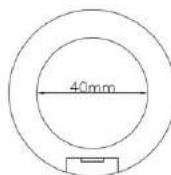

M501-1
SIZE:D19mm*H86mm

SP377
SIZE:D15.8mm*H88mm

SP383
SIZE:D13.7mm*H83mm

D301
SIZE: L24mm*W25mm*H75mm

LX09
SIZE: D17mm*H81mm

AL-A1
SIZE: D17mm*H84mm

521
SIZE: L27mm*W27mm*H68mm

CY302
SIZE: D22.8mm*H67.1mm

CY301
SIZE: L21.7mm*W21.7mm*H66.8mm

L511
SIZE: D16mm*H107.3mm

L512
SIZE: D15.6mm*H110.5mm

600
SIZE: L20.7mm*W20.7mm*H74.6mm

AL678
SIZE: D20.9mm*H70.0mm

PRODUCT SERIES

.....

EYE SHADOW PRESS POWDER

.....

PH606/PH606-1
SIZE: D45mm*H12mm

PH707/PH707-1
SIZE: D57mm*H13mm

PH101/PH101-2
SIZE: D80mm*H16mm

PH111/PH111-2
SIZE: D80mm*H16mm

PH808-1/PH808-3
SIZE: L50mm*W65mm*H25mm

PH999
 SIZE: D72.7mm*H16.5mm

PH37
 SIZE: D49mm*H14mm

H2P
SIZE: L34mm*W34mm*H10mm

H4P
SIZE: L40mm*W40mm*H14mm

9019B/9019B-1/9019B-2
SIZE: D50mm*H12mm

H7P-1/H7P-2/H7P-3
SIZE: L64mm*W44mm*H10mm

K3
 SIZE:L128mm*W49mm*H14mm

OK3
 SIZE:L128mm*W49mm*H14mm

F4
 SIZE:L128mm*W49mm*H14mm