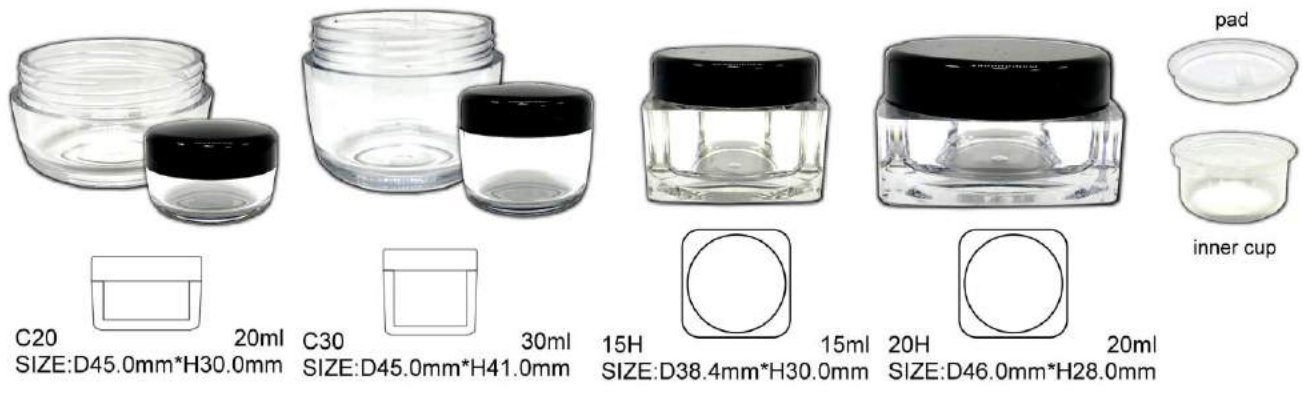

J15
SIZE: D62mm*H40mm

J30
SIZE: D62mm*H47mm

J50
SIZE: D71mm*H53mm

PP05	5ml	PP75	75ml
SIZE:D30.6mm*H20.8mm		SIZE:D72.5mm*H38.5mm	
PP10	10ml	PP100	100ml
SIZE:D37.5mm*H23.2mm		SIZE:D72.5mm*H47.1mm	
PP15	15ml	PP120	120ml
SIZE:D45.0mm*H28.1mm		SIZE:D72.5mm*H54.2mm	
PP20	20ml	PP150	150ml
SIZE:D56.5mm*H25.4mm		SIZE:D84.5mm*H51.0mm	
PP30	30ml	PP200	200ml
SIZE:D56.5mm*H31.4mm		SIZE:D84.5mm*H64.5mm	
PP50	50ml	PP250	250ml
SIZE:D56.5mm*H44.2mm		SIZE:D95.0mm*H62.3mm	

C20 20ml SIZE:D45.0mm*H30.0mm
 C30 30ml SIZE:D45.0mm*H41.0mm
 15H 15ml SIZE:D38.4mm*H30.0mm
 20H 20ml SIZE:D46.0mm*H28.0mm

Base: AS/PS/Acrylic Inner cup: PP Pad: PP

F5-1 SIZE:L31mm*W31mm*H20mm	F15-1 SIZE:L41mm*W41mm*H28mm	F30-1 SIZE:L55mm*W55mm*H45mm
F10-1 SIZE:L40mm*W40mm*H23mm	F20-1 SIZE:L55mm*W55mm*H45mm	F50-1 SIZE:L67mm*W67mm*H48mm